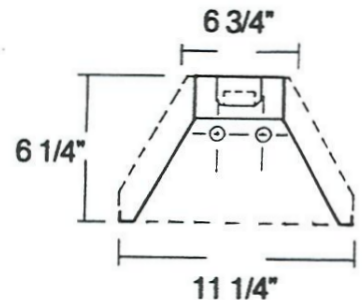

JK LIGHTING SYSTEMS

NEW FLUORESCENT LIGHTING FIXTURES AND CONVERSIONS

P.O BOX 8867
STOCKTON, CA 95208
(209) 464-7539

1707 EL PINAL
STOCKTON, CA 95205
FAX (209) 464-8656

JKRC - Series

CATALOG #	LAMPS	LENGTH
JKRC - 232-48	2	48"
JKRC - 332-48	3	48"
JKRC - 432-96	4	96"
JKRC - 632-96	6	96"

GENERAL DESCRIPTION

- Reflector contoured for wide angle distribution.
- Lamp location and spacing yields low brightness at normal viewing angles.
- Die formed parts insure proper spacing and alignment.
- Large access allows branch circuit wiring to be laid in channel, eliminates need to pull wires through chase nipples.
- Available with wiring harness for single or multiple circuits.