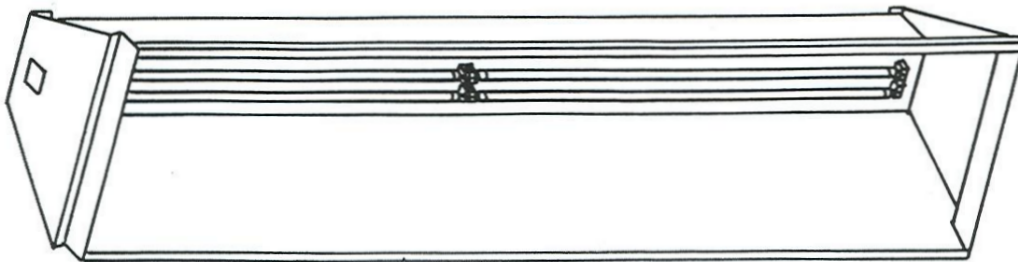

JK LIGHTING SYSTEMS

NEW FLUORESCENT LIGHTING FIXTURES AND CONVERSIONS

P.O BOX 8867
STOCKTON, CA 95208
(209) 464-7539

1707 EL PINAL
STOCKTON, CA 95205
FAX (209) 464-8656

JKRC - Series

CATALOG #	LAMPS	LENGTH
JKRC - 232-48	2	48"
JKRC - 332-48	3	48"
JKRC - 432-96	4	96"
JKRC - 632-96	6	96"

GENERAL DESCRIPTION

- Reflector contoured for wide angle distribution.
- Lamp location and spacing yields low brightness at normal viewing angles.
- Die formed parts insure proper spacing and alignment.
- Large access allows branch circuit wiring to be laid in channel, eliminates need to pull wires through chase nipples.
- Available with wiring harness for single or multiple circuits.