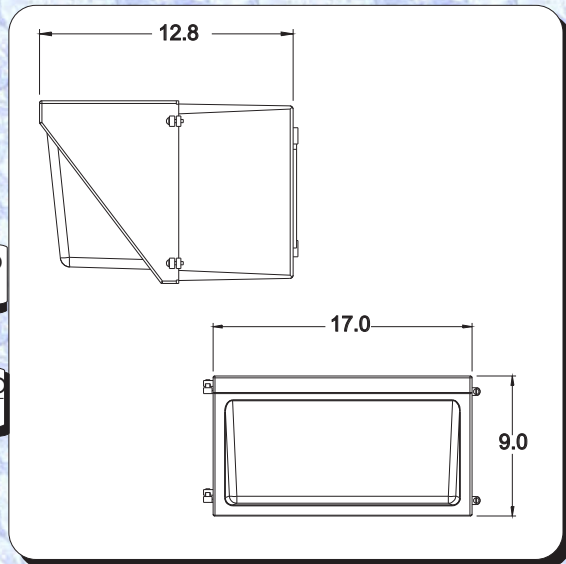

ISO9002 Compliant