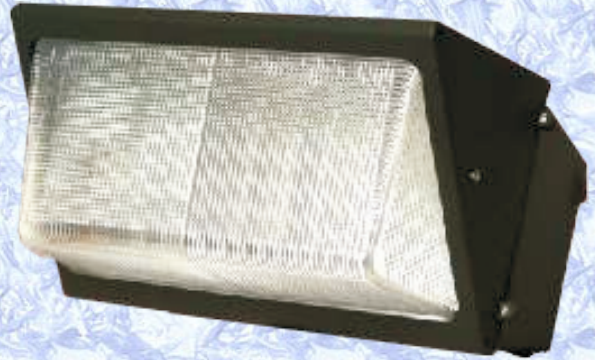

Lighting Systems

Large Deep Wallpack

Features

The JK Lighting Large Deep wall pack is UL listed for wet locations.

Housing

The housing is manufactured of heavy duty die cast aluminum with a powder coated dark bronze finish and a hinged door frame. A weatherproof silicone gasket is present for moisture and dust proof protection. Fixture includes a anodized aluminum reflector and high impact heat resistant borosilicate glass for optimum light distribution. Housing comes with threaded 1/2" apertures for securing conduit and or photo cell installation. Fixture wall-mounts directly over 4" outlet box.

Applications

- Warehouse facilities
- Shipping and receiving areas
- Cold storage facilities
- Industrial plants
- Commercial buildings

ISO9002 Compliant

Wattage	Lamp Life	Lumens	Start Time	CRI	Kelven Temp
80	100000	6000	<.5 SEC	80	3500,4100,5000

Wattage	Lamp Life	Lumens	Start Time	CRI	Kelven Temp
100	100000	8000	<.5 SEC	80	3500,4100,5000

Select an appropriate choice from each column

Typical ordering number

Typical ordering number (Large)

JK-80-IND-LDWP-MT-PC