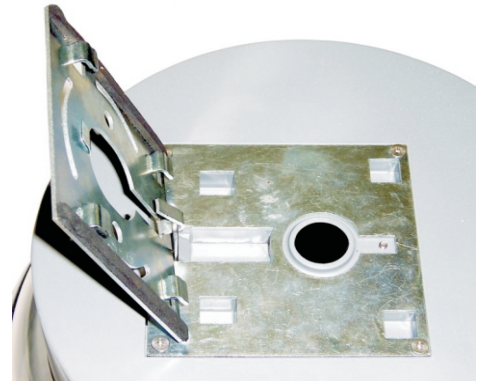

Features

The JK Lighting Garage Lighter is UL listed for wet locations.

Housing

The housing is manufactured of heavy duty die cast aluminum with a powder coat White finish . With a prismatic optical housing, gasket and hinged drop lens for easy relamping, a removable two piece aluminum reflector for up lighting ceilings and better ambient lighting Easy -hang bracket fits standard 4” electrical box. Sealed optics prevents dust accumulation inside the fixture. UV inhibited, Ip65 Rated Also available in fluorescent.

Applications

- Canopy areas
- Shopping malls
- Terminals
- Public buildings
- Convenience stores

Options :

- Photocell
- In-Line Fuse
- Custom Color Available

Easy-Hang Mounting Bracket

ISO9002 compliant

Typical ordering number (Large)