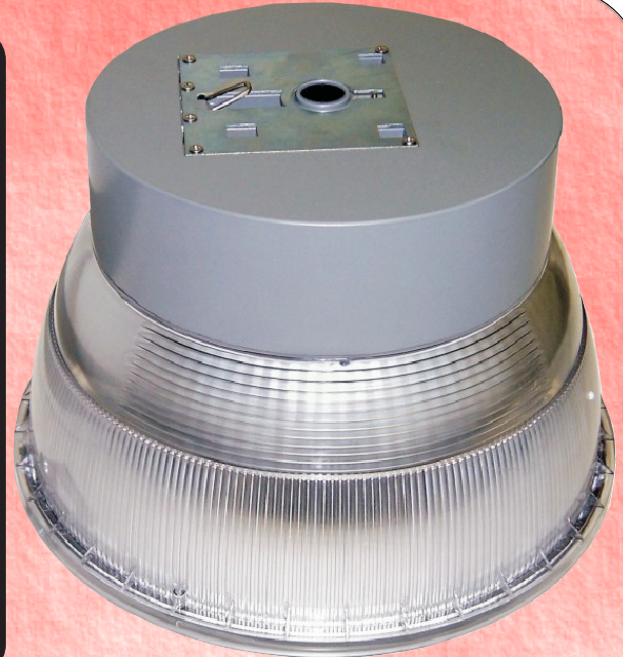

Features

The JK Lighting Garage Lighter is UL listed for wet locations.

Housing

The housing is manufactured of heavy duty die cast aluminum with a powder coat White finish . With a prismatic optical housing, gasket and hinged drop lens for easy relamping, a removable two piece aluminum reflector for up lighting ceilings and better ambient lighting Easy -hang bracket fits standard 4” electrical box. Sealed optics prevents dust accumulation inside the fixture. UV inhibited, Ip65 Rated Also available in fluorescent.

Applications

- Canopy areas
- Shopping malls
- Terminals
- Public buildings
- Convenience stores

Options :

- Photocell
- In-Line Fuse
- Custom Color Available

Easy-Hang Mounting Bracket

ISO9002 compliant

Typical ordering number (Large)

JK-168w-CFL-DGARAGE-MT-PC

Prefix	CFL Wattage	Lamp Type	Fixture Type	Voltage	Options
JK	42w (1x42) 84w (2x42) 126w(3x42) 168w(4x42)	CFL= Compact Fluorescent	DGarage = Deluxe Garage Lighter	120v MT	PC = Photocell F = In-Line Fuse