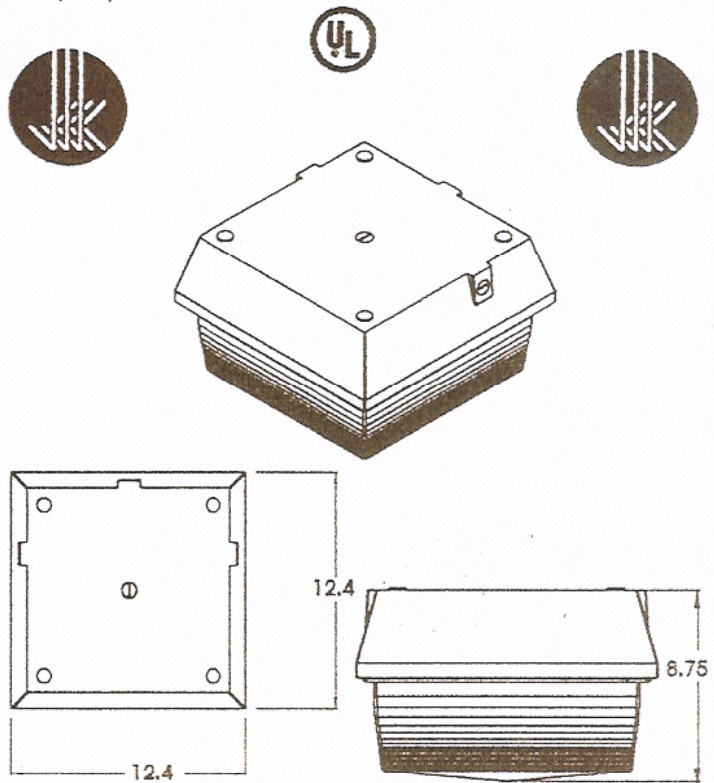

12X12 CANOPY

FEATURES

Multi patterned, injection molded, UV inhibited clear prismatic poly carbonate diffuser. Die cast heavy gauge aluminum dark bronze finish back box. Silicone gasket eliminates moisture and dust. Threaded 1/2" apertures for securing conduit. Mounts over standard 4" junction box or in conduit series. U.L. Listed for damp locations.

PRODUCT INFORMATION

PART#	WATTAGE/LAMP
JK-SM-12x12-2-13PL	26 / PL
JK-SM-12x12-3-13PL	39 / PL
JK-SM-12x12-4-13PL	52 / PL
JK-SM-12X12-2-42PL	84/PL

CRI 27K 35K 41K
120 volt

12X12 PL CANOPY