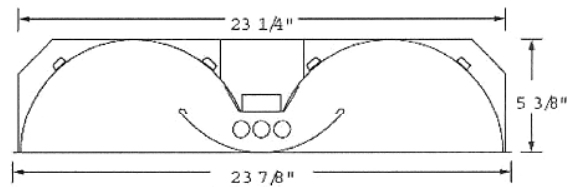

The housing and lamp compartment are fully recessed above the ceiling plane, and there is no visible light source or apparent glare. The perforated baffle and curved reflector produce a combination of direct and indirect light, fully illuminating the fixture.

SPECIFICATIONS

Housing: 20-gauge cold rolled steel.

Perforated Baffle: White perforated metal basket with white opal acrylic diffuser inlay. Releases with retractable pins for fast lamping and tool-free maintenance.

End View : 2x4 Recessed Deep Direct/Indirect

ORDERING INFORMATION

Catalog No.	Lamps	Length
RDH2X4-3T8	3	48"

NOTES

Dimensions subject to change without notice.

SCI FORM 0074