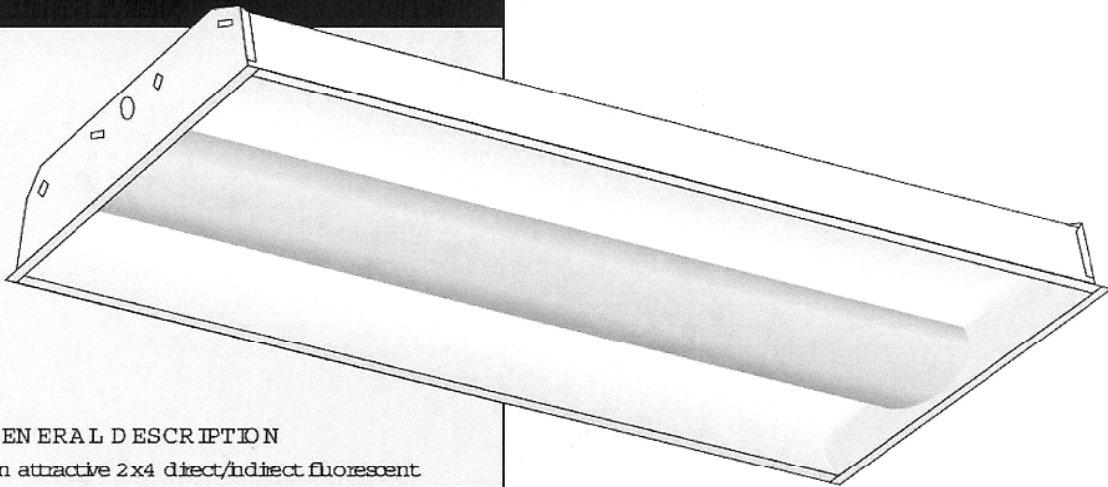

JK LIGHTING SYSTEMS

P.O. Box 8867 Stockton, CA 95208 PH (209) 464-7539 FAX (209) 464-8656

2 x 4 Recessed Deep Direct/Indirect

GENERAL DESCRIPTION

An attractive 2x4 direct/indirect fluorescent fixture with extremely fine fit and finish, the 2x4 Recessed provides soft, balanced illumination for a contemporary appearance and comfortable light environment.

The housing and lamp compartment are fully recessed above the ceiling plane, and there is no visible light source or apparent glare. The perforated baffle and curved reflector produce a combination of direct and indirect light, fully illuminating the fixture.

SPECIFICATIONS

Housing: 20-gauge cold rolled steel.

Perforated Baffle: White perforated metal basket with white opal acrylic diffuser inlay. Releases with retractable pins for fast lamping and tool-free maintenance.

End View : 2x4 Recessed Deep Direct/Indirect

ORDERING INFORMATION

Catalog No.	Lamps	Length
RDH2X4-3T8	3	48"

NOTES

Dimensions subject to change without notice.

SCI FORM 0074