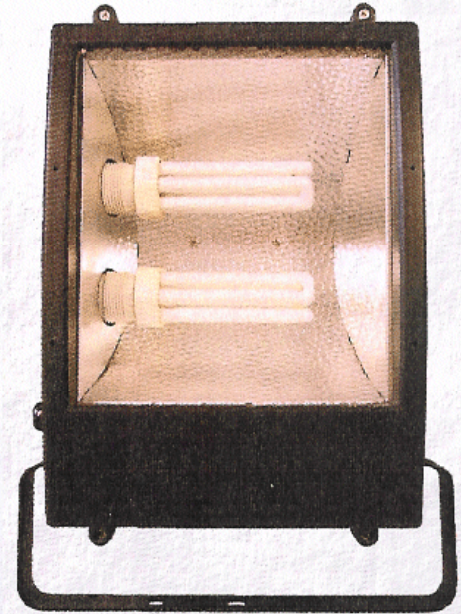

JK LIGHTING SYSTEMS

P.O. Box 8867 Stockton, CA 95208 PH (209) 464-7539 FAX (209) 464-8656

Bravo Flood

Features

The JK Lighting Bravo Flood is UL listed for wet locations. Includes Pinged Aluminum Reflector and Twin 42w Compact Fluorescent Sockets & Brackets. Available as Kit or Wired with Two(2) 6500K lamps and electronic ballast 120-277v, 50/60hz. Compact Fluorescent Lamps are Instant On and Provide Good Color Rendition, Long Lamp Life, and Energy Savings.

Housing

Polycarbonate Housing with Polycarbonate Lens, and Steel Yoke Mounting Bracket.

Options

Glass Lens, Wire Guard, and Glare Shield.

Applications

- Residential Buildings
- Commercial Buildings
- Landscape Lighting
- Accent Lighting
- Apartment Complexes
- Areas in need of energy efficient lighting

ISO9002 compliant

Specifications

CATALOG # JK-BRAVO-FL-2-42

ITEM	WIDTH	HEIGHT	DEPTH	MAX WATT	LAMP TYPE
Light	10"	15-1/2"	7-3/8"	84w	2 x 42w PL
Bracket	12-1/2"	4-3/4"	1-7/16"	-	-
Total	12-1/2"	20"	7-3/8"	84w	2 x 42w PL