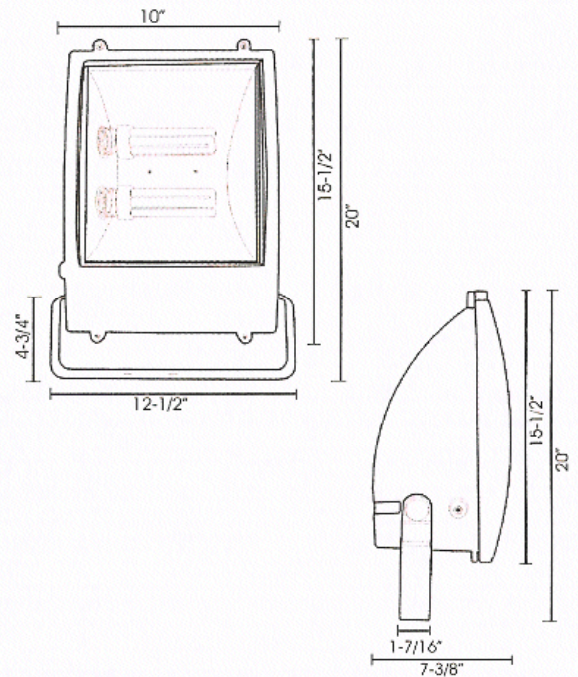

JK LIGHTING SYSTEMS

P.O. Box 8867 Stockton, CA 95208 PH (209) 464-7539 FAX (209) 464-8656

Bravo Flood

Features

The JK Lighting Bravo Flood is UL listed for wet locations. Includes Pinged Aluminum Reflector and Twin 42w Compact Fluorescent Sockets & Brackets. Available as Kit or Wired with Two(2) 6500K lamps and electronic ballast 120-277v, 50/60hz. Compact Fluorescent Lamps are Instant On and Provide Good Color Rendition, Long Lamp Life, and Energy Savings.

Housing

Polycarbonate Housing with Polycarbonate Lens, and Steel Yoke Mounting Bracket.

Options

Glass Lens, Wire Guard, and Glare Shield.

Applications

- Residential Buildings
- Commercial Buildings
- Landscape Lighting
- Accent Lighting
- Apartment Complexes
- Areas in need of energy efficient lighting

ISO9002 compliant

Specifications

CATALOG # JK-BRAVO-FL-2-42

ITEM	WIDTH	HEIGHT	DEPTH	MAX WATT	LAMP TYPE
Light	10"	15-1/2"	7-3/8"	84w	2 x 42w PL
Bracket	12-1/2"	4-3/4"	1-7/16"	-	-
Total	12-1/2"	20"	7-3/8"	84w	2 x 42w PL