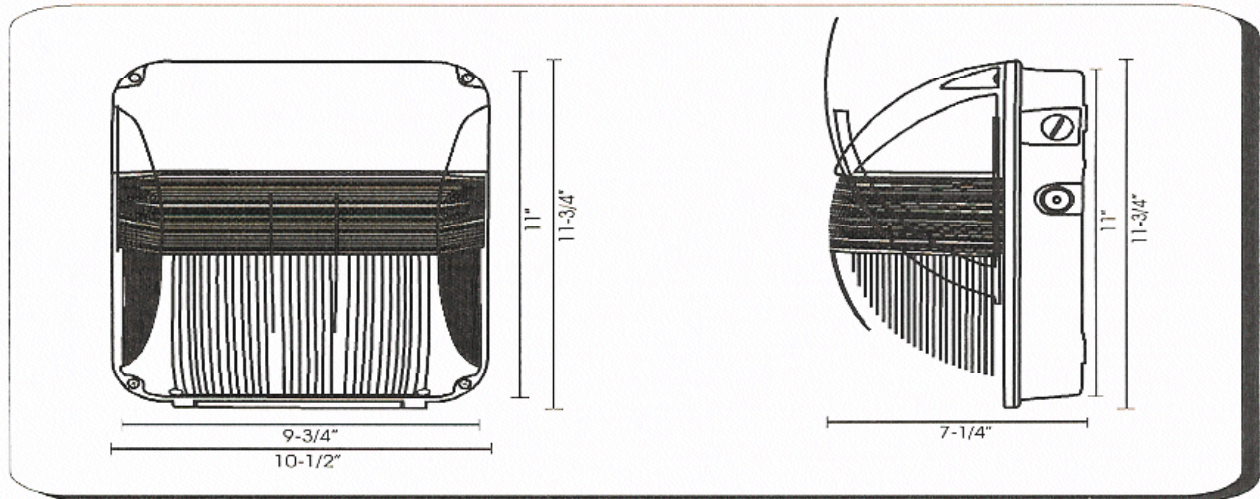

JK LIGHTING SYSTEMS

P.O. Box 8867 Stockton, CA 95208 PH (209) 464-7539 FAX (209) 464-8656

Bravo Wallpack

Features

The JK Lighting Bravo Wallpack is UL listed for wet locations. Includes Aluminum Reflector and Twin 42w Compact Fluorescent Sockets & Brackets. Available as Kit or Wired with Two(2) 6500K lamps and electronic ballast 120-277v, 50/60hz. Compact Fluorescent Lamps are Instant On and Provide Good Color Rendition, Long Lamp Life, and Energy Savings.

Housing

Bronze Finish, Die Cast Back Plate, Hinged Polycarbonate Cover with Prismatic Polycarbonate Lens.

Applications

- Residential Buildings
- Commercial Buildings
- Accent Lighting
- Apartment Complexes
- Areas in need of energy efficient lighting

ISO9002 compliant

Specifications **CATALOG # JK-BRAVO-242-120/277- PC**

ITEM	WIDTH	HEIGHT	DEPTH	MAX WATT	LAMP TYPE
Wallpack	10-1/4"	30"	7-1/4"	84w	2 x 42w PL

Lamps Included