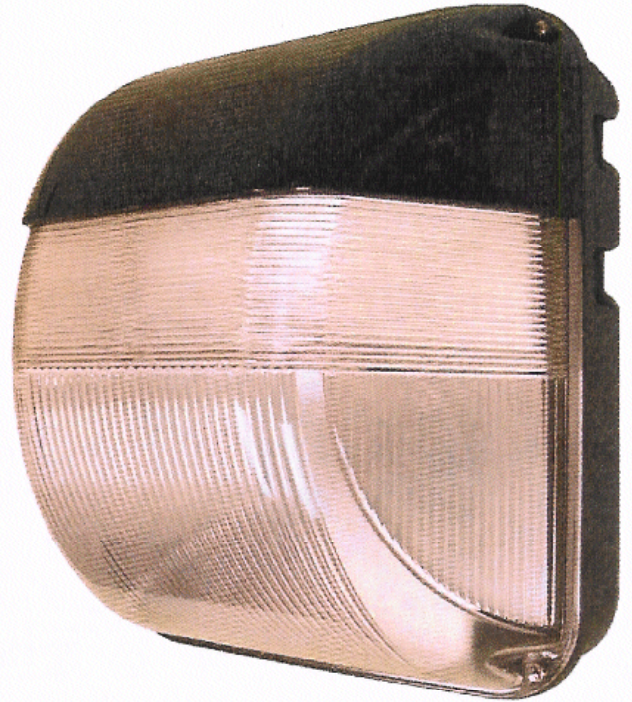

JK LIGHTING SYSTEMS

P.O. Box 8867 Stockton, CA 95208 PH (209) 464-7539 FAX (209) 464-8656

Bravo Wallpack

Features

The JK Lighting Bravo Wallpack is UL listed for wet locations. Includes Aluminum Reflector and Twin 42w Compact Fluorescent Sockets & Brackets. Available as Kit or Wired with Two(2) 6500K lamps and electronic ballast 120-277v, 50/60hz. Compact Fluorescent Lamps are Instant On and Provide Good Color Rendition, Long Lamp Life, and Energy Savings.

Housing

Bronze Finish, Die Cast Back Plate, Hinged Polycarbonate Cover with Prismatic Polycarbonate Lens.

Applications

- Residential Buildings
- Commercial Buildings
- Accent Lighting
- Apartment Complexes
- Areas in need of energy efficient lighting

ISO9002 compliant

Specifications **CATALOG # JK-BRAVO-242-120/277- PC**

ITEM	WIDTH	HEIGHT	DEPTH	MAX WATT	LAMP TYPE
Wallpack	10-1/4"	30"	7-1/4"	84w	2 x 42w PL

Lamps Included